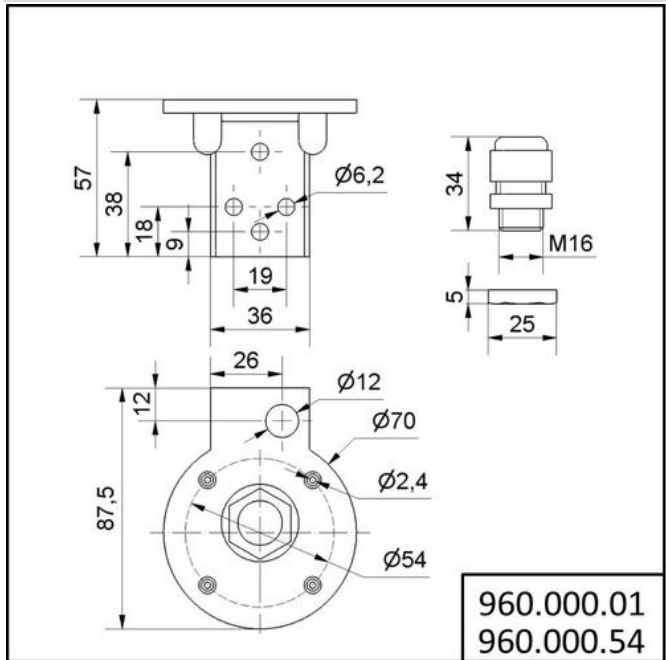

Systems for optimising production and logistics areas / Accessories
Bracket for base mount. GY

Part No.: **960.000.54**

MECHANICAL DATA	
Length	70 mm
Width	88 mm
Height	57 mm
Diameter	71 mm
Materials	PA-GF
Housing colour	Gray
Weight with packaging	60 g
Product weight	60 g

DRAWING

! For additional installation and mounting information, refer to the appropriate user guide at www.werma.com. This printed copy is for information only and is subject to alteration.